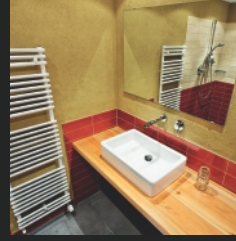

SERVANT TOILET

Walls	Ceramic tiles from Kajaria/Somany
Floor	Ceramic tiles from Kajaria/Somany
Door (Finish/ Hardware)	Aluminium door; Hardware as per section
Windows	Aluminium windows with reflective glass and external grade paint / stone cladding
Sanitary Ware	Fitting from Jaquar; Wash basin & WC from Hindware