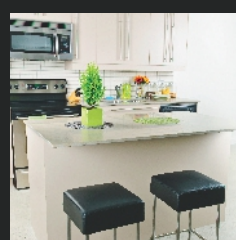

KITCHEN

| | |
|------------------------|--|
| Walls | Premium quality ceramic tiles from Kajaria/Somany |
| Floor | Premium quality ceramic tiles from Kajaria/Somany |
| Door(Finish/ Hardware) | Skin / enhanced finished door with dorset |
| Windows | Aluminium windows with reflective glass and external grade paint/stone cladding |
| Sanitary Ware | Premium quality sink from Jayna. Wall mount fittings from Kohler/Roca, Premium granite counter; double bowl sink |